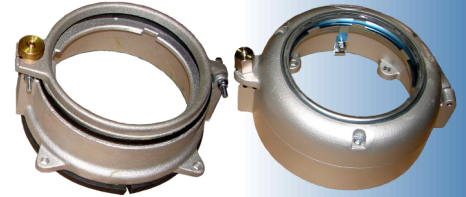

New Vision

MANUFACTURING , INC.

**Single or Double Ended
Ditch Light Kits**

Multiple Versions Available

**Walkway Ditch
Light Housing Bracket
P/N 4146011**

**Ditch Light Housings
P/N 4142012 B Style
P/N 4141012 A Style**

Ceiling kits

Multiple Versions Available

**Includes all necessary
components for easy installation.**

**Traction Motor Glad Hand to
Blade Adaptors
P/N NV2000**

1325 Lugs P/N 40039228

1600 Lugs P/N 40039229

P/N 3131015

**Roll of 225 Sq. Ft.
(54" x 50")**

**Covers Approximately
2 1/2 Locomotive Cabs**

**Rough Service
Walkway Bulbs
P/N 8094886**

**75V Ditch Light Bulbs
P/N 6961711**

**30V Headlight Bulbs
P/N 8156001**