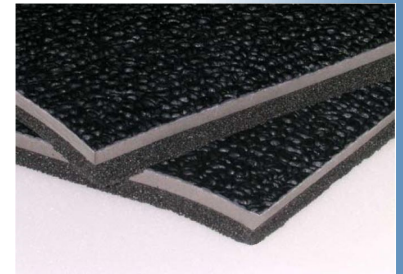

P/N 3131015

**Roll of 225 Sq. Ft.
(54" x 50")**

**Covers Approximately
2 1/2 Locomotive Cabs**

**Rough Service
Walkway Bulbs
P/N 8094886**

**75V Ditch Light Bulbs
P/N 6961711**

**30V Headlight Bulbs
P/N 8156001**