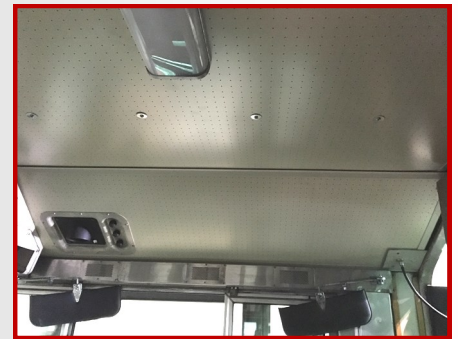

After

Don't Just Make it NEW, Make it New Vision

Call Our Sales Company !

JMA RAILROAD
SUPPLY co.

Telephone (812) 522-7200 Email jmasales@jmasales.com Fax (812) 522-1150

835 East 10th Street, Seymour, Indiana 47274